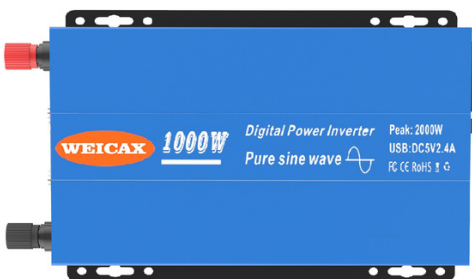

PRODUCT CODE: #10025

POWER INVERTER

Various sizes and colours

270*143*60 mm | Blue
Rated Power:1000W/2000W/3000W