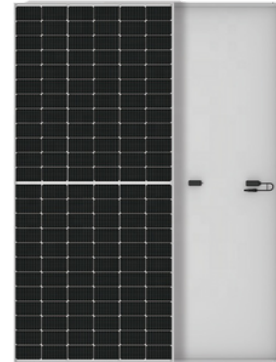

PRODUCT CODE: #10006

MONO-545W

Various sizes and colours

2279*1134*35mm | Black
Power:545W