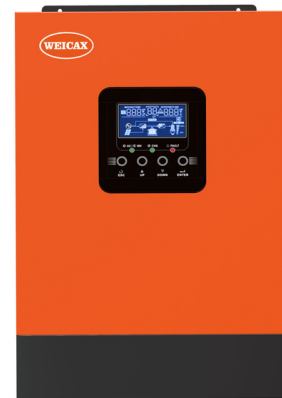

PRODUCT CODE: #10033

OFF GRID INVERTER

Various sizes and colours

472*297*129 mm | Orange
Rated Power:24V 3500W /48V 5500W