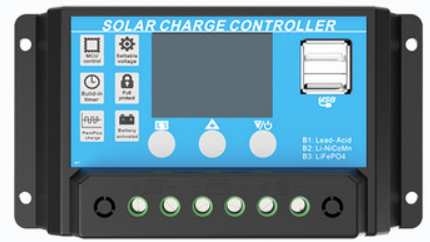

PRODUCT CODE: #10012

PWM CONTROLLER

Various sizes and colours
150*78*35mm | Black Blue
Current:10A/20A